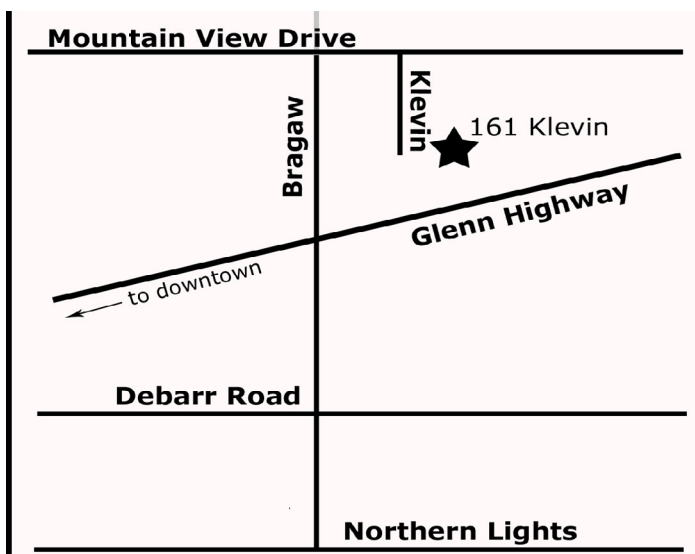

BUS SCHEDULE

Session	Departs Anchorage	Camp K Arrival	Departs Camp K	Arrives Anchorage
Pathfinders 1	06/03/18, 2:00 PM	5-5:30 PM	06/08/18, 1:00 PM	4-4:30 PM
Explorers 1	06/10/18, 2:00 PM	5-5:30 PM	06/13/18, 1:00 PM	4-4:30 PM
Pathfinders 2	06/10/18, 2:00 PM	5-5:30 PM	06/15/18, 1:00 PM	4-4:30 PM
Operation Purple	06/18/18, 2:00 PM	5-5:30 PM	06/22/18, 1:00 PM	4-4:30 PM
Challengers	07/05/18, 9:00 AM	12-12:30 PM	07/13/18, 1:00 PM	4-4:30 PM
Voyagers 1	07/07/18, 2:00 PM	5-5:30 PM	07/13/18, 1:00 PM	4-4:30 PM
Explorers 2	07/15/18, 2:00 PM	5-5:30 PM	07/18/18, 1:00 PM	4-4:30 PM
Trailblazers	07/15/18, 2:00 PM	5-5:30 PM	07/21/18, 10:00 AM	1-1:30 PM
Pathfinders 3	07/22/18, 2:00 PM	5-5:30 PM	07/27/18, 1:00 PM	4-4:30 PM
Voyagers 2	07/22/18, 2:00 PM	5-5:30 PM	07/28/18, 10:00 AM	1-1:30 PM
Color Wars	07/29/18, 2:00 PM	5-5:30 PM	08/02/18, 1:00 PM	4-4:30 PM

Bus Pickup in Anchorage

Directions to Camp from Anchorage

- Take Seward Highway 1 South
- RIGHT onto Seward Highway towards Homer
- Cross the Kenai River bridge in Cooper Landing
- After bridge, LEFT onto Snug Harbor Road
- Approximately 4 miles to Camp K on left
- Parking area is on the RIGHT